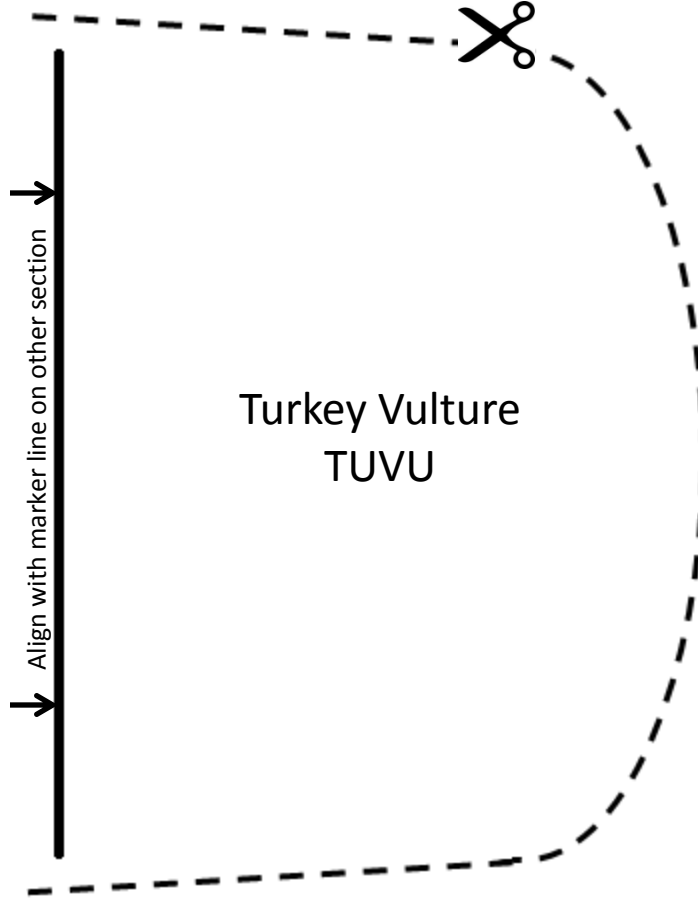

- ④ Tape along straight edges using Duct tape; apply half the tape width to the top surface and bend over edge to secure on back surface. Leave curved end open. Ensure bottom corners are well covered and sealed.

- ⑤ Mark with four letter species code using a permanent marker.

Sharp-shinned Hawk
SSHA

Cooper's Hawk
COHA

2 inches / 5.08 cm
Confirm correct scale after printing.

2 inches / 5.08 cm
Confirm correct scale after printing.

Broad-winged Hawk
BWA

Red-shouldered Hawk
RSHA

2 inches / 5.08 cm

Confirm correct scale after printing.

Red-tailed Hawk
RTHA

2 inches / 5.08 cm
Confirm correct scale after printing.

THE WILDLIFE CENTER OF VIRGINIA

P.O. BOX 1557 • WAYNESBORO, VIRGINIA 22980 • 540-942-WILD • FAX 540-943-WILD

2 inches / 5.08 cm
Confirm correct scale after printing.

Turkey Vulture
TUVU

2 inches / 5.08 cm
Confirm correct scale after printing.