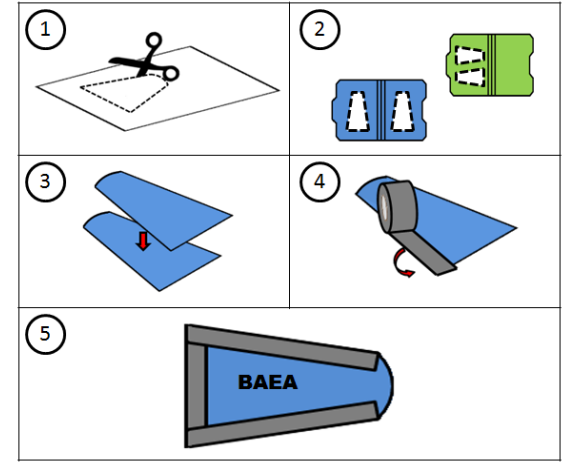

- ④ Tape along straight edges using Duct tape; apply half the tape width to the top surface and bend over edge to secure on back surface. Leave curved end open. Ensure bottom corners are well covered and sealed.

- ⑤ Mark with four letter species code using a permanent marker.

Sharp-shinned Hawk
SSHA

Cooper's Hawk
COHA

2 inches / 5.08 cm
Confirm correct scale after printing.

2 inches / 5.08 cm
Confirm correct scale after printing.

Broad-winged Hawk
BWA

Red-shouldered Hawk
RSHA

2 inches / 5.08 cm

Confirm correct scale after printing.

Red-tailed Hawk
RTHA

2 inches / 5.08 cm
Confirm correct scale after printing.

THE WILDLIFE CENTER OF VIRGINIA