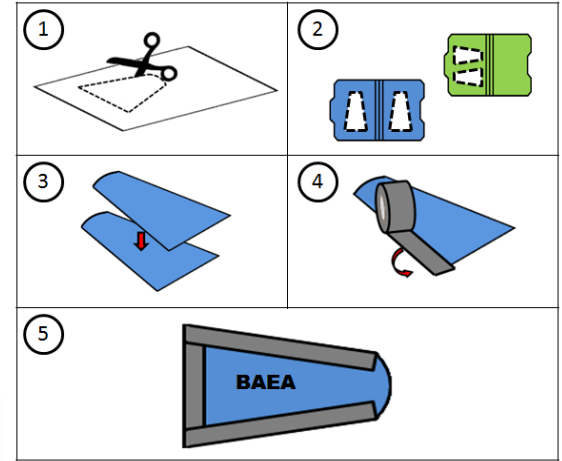

- ④ Tape along straight edges using Duct tape; apply half the tape width to the top surface and bend over edge to secure on back surface. Leave curved end open. Ensure bottom corners are well covered and sealed.

- ⑤ Mark with four letter species code using a permanent marker.

Sharp-shinned Hawk
SSHA

Cooper's Hawk
COHA

2 inches / 5.08 cm
Confirm correct scale after printing.

2 inches / 5.08 cm
Confirm correct scale after printing.

Broad-winged Hawk
BWA

Red-shouldered Hawk
RSHA

2 inches / 5.08 cm

Confirm correct scale after printing.

Red-tailed Hawk
RTHA

2 inches / 5.08 cm
Confirm correct scale after printing.

THE WILDLIFE CENTER OF VIRGINIA