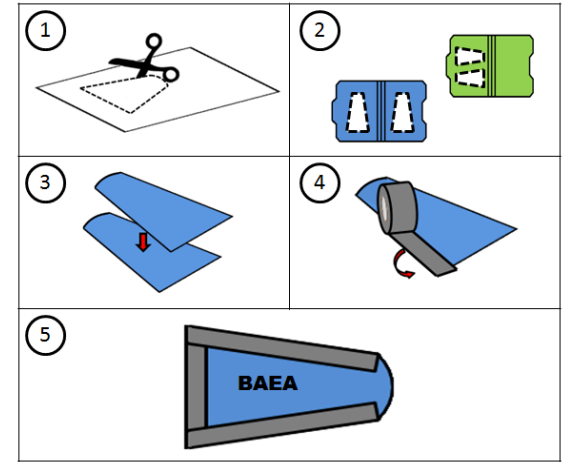

- ④ Tape along straight edges using Duct tape; apply half the tape width to the top surface and bend over edge to secure on back surface. Leave curved end open. Ensure bottom corners are well covered and sealed.

P.O. BOX 1557 • WAYNESBORO, VIRGINIA 22980 • 540-942-WILD • FAX 540-943-WILD

2 inches / 5.08 cm
Confirm correct scale after printing.

Turkey Vulture
TUVU

2 inches / 5.08 cm
Confirm correct scale after printing.

2 inches / 5.08 cm

Confirm correct scale after printing.

2 inches / 5.08 cm
Confirm correct scale after printing.

Bald Eagle
BAEA

Align with marker line on other section

2 inches / 5.08 cm
Confirm correct scale after printing.

THE WILDLIFE CENTER OF VIRGINIA

P.O. BOX 1557 • WAYNESBORO, VIRGINIA 22980 • 540-942-WILD • FAX 540-943-WILD

Great Horned Owl
GHOW

2 inches / 5.08 cm

Confirm correct scale after printing.