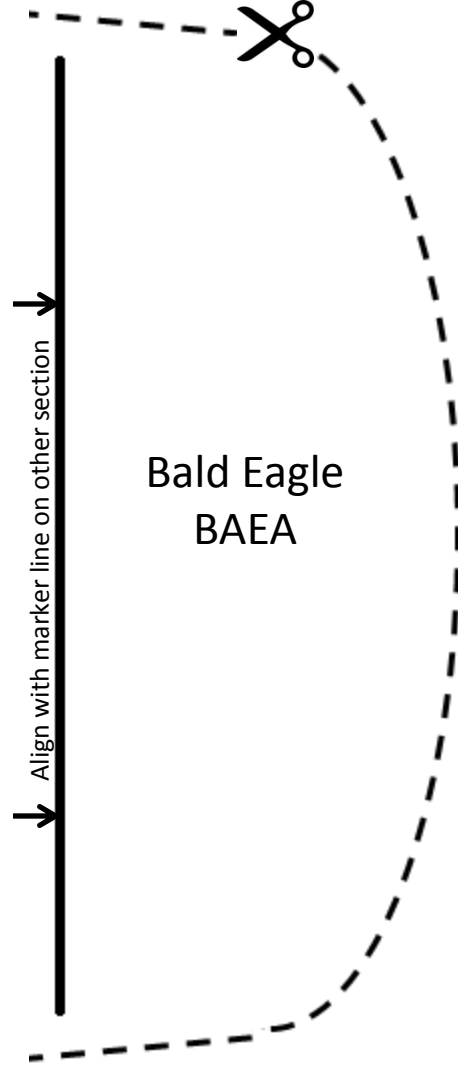

2 inches / 5.08 cm
Confirm correct scale after printing.