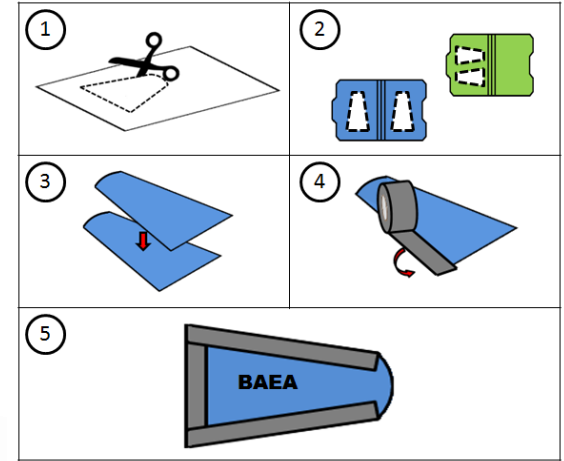

- ④ Tape along straight edges using Duct tape; apply half the tape width to the top surface and bend over edge to secure on back surface. Leave curved end open. Ensure bottom corners are well covered and sealed.

- ⑤ Mark with four letter species code using a permanent marker.

Sharp-shinned Hawk
SSHA

Cooper's Hawk
COHA

2 inches / 5.08 cm
Confirm correct scale after printing.

2 inches / 5.08 cm
Confirm correct scale after printing.

Broad-winged Hawk
BWA

Red-shouldered Hawk
RSHA

2 inches / 5.08 cm

Confirm correct scale after printing.

Red-tailed Hawk
RTHA

2 inches / 5.08 cm
Confirm correct scale after printing.

THE WILDLIFE CENTER OF VIRGINIA

P.O. BOX 1557 • WAYNESBORO, VIRGINIA 22980 • 540-942-WILD • FAX 540-943-WILD

2 inches / 5.08 cm
Confirm correct scale after printing.

Turkey Vulture
TUVU

2 inches / 5.08 cm
Confirm correct scale after printing.