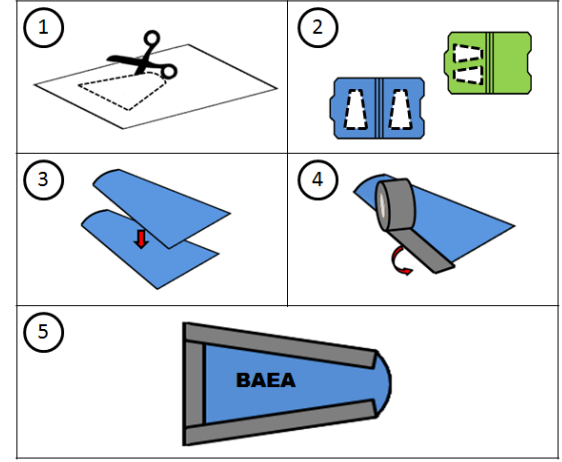

- ④ Tape along straight edges using Duct tape; apply half the tape width to the top surface and bend over edge to secure on back surface. Leave curved end open. Ensure bottom corners are well covered and sealed.

Broad-winged Hawk
BWA

Red-shouldered Hawk
RSHA

2 inches / 5.08 cm

Confirm correct scale after printing.

Red-tailed Hawk
RTHA

2 inches / 5.08 cm
Confirm correct scale after printing.

THE WILDLIFE CENTER OF VIRGINIA

P.O. BOX 1557 • WAYNESBORO, VIRGINIA 22980 • 540-942-WILD • FAX 540-943-WILD

2 inches / 5.08 cm
Confirm correct scale after printing.

Turkey Vulture
TUVU

2 inches / 5.08 cm
Confirm correct scale after printing.

2 inches / 5.08 cm

Confirm correct scale after printing.

2 inches / 5.08 cm
Confirm correct scale after printing.

Bald Eagle
BAEA

Align with marker line on other section

2 inches / 5.08 cm
Confirm correct scale after printing.