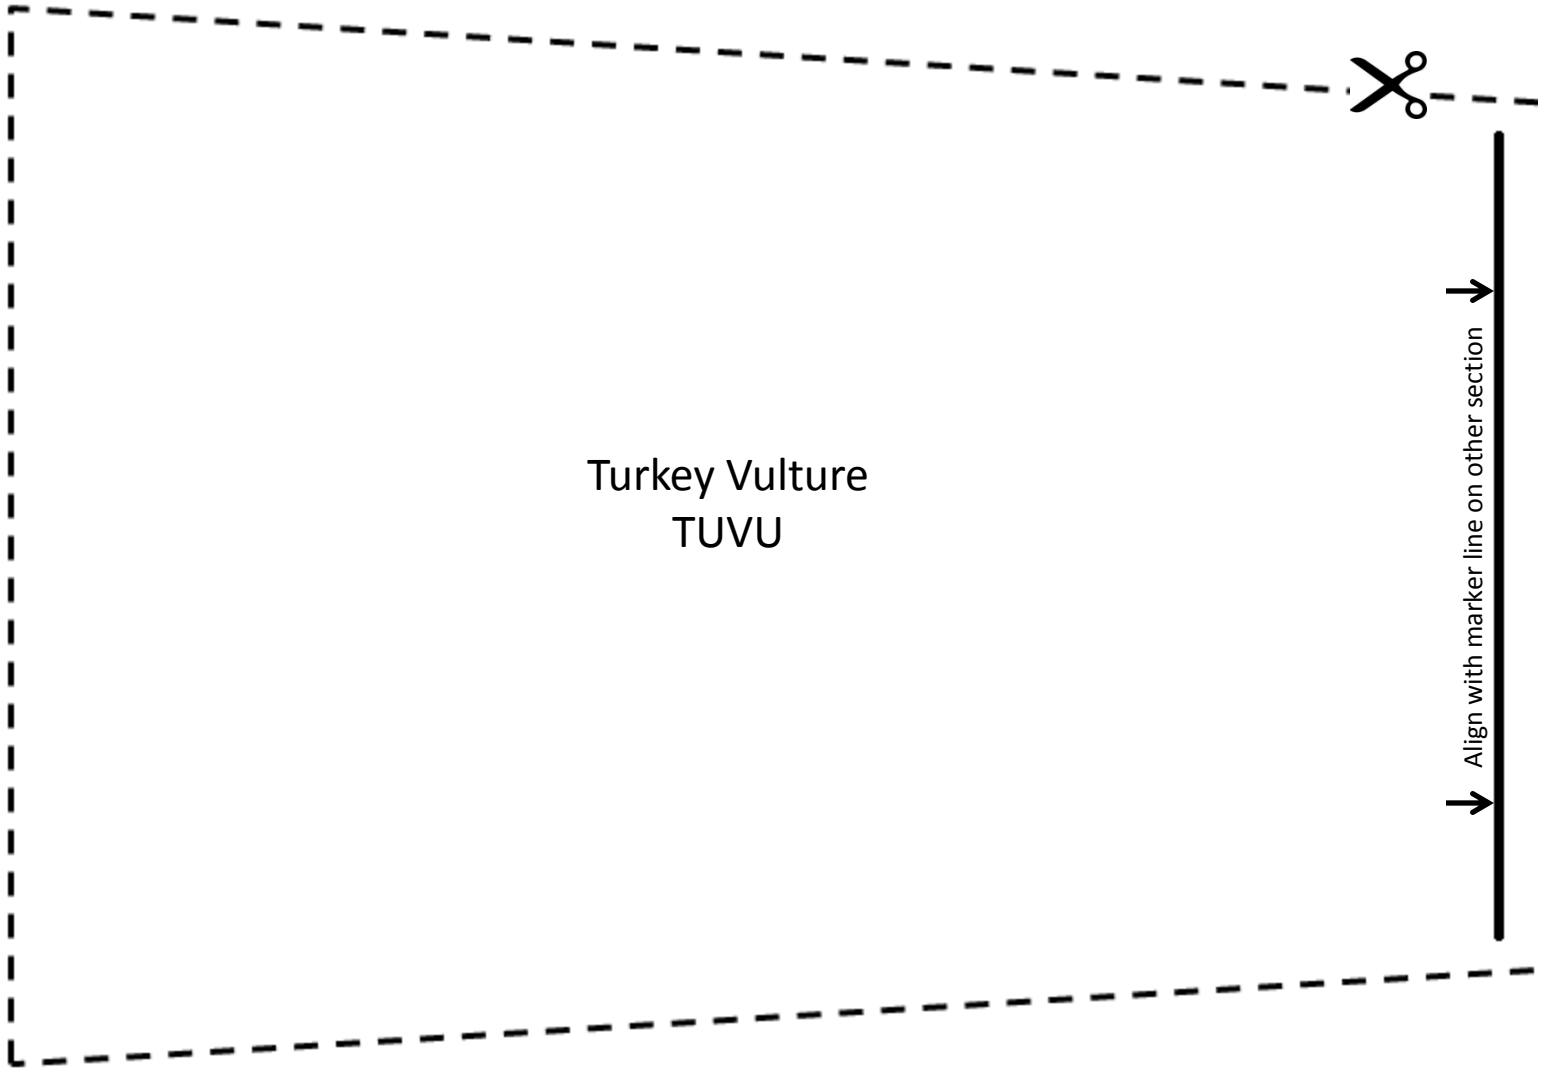

- ④ Tape along straight edges using Duct tape; apply half the tape width to the top surface and bend over edge to secure on back surface. Leave curved end open. Ensure bottom corners are well covered and sealed.

Broad-winged Hawk
BWA

Red-shouldered Hawk
RSHA

2 inches / 5.08 cm

Confirm correct scale after printing.

Red-tailed Hawk
RTHA

2 inches / 5.08 cm
Confirm correct scale after printing.

THE WILDLIFE CENTER OF VIRGINIA

P.O. BOX 1557 • WAYNESBORO, VIRGINIA 22980 • 540-942-WILD • FAX 540-943-WILD

2 inches / 5.08 cm
Confirm correct scale after printing.

Turkey Vulture
TUVU

2 inches / 5.08 cm
Confirm correct scale after printing.