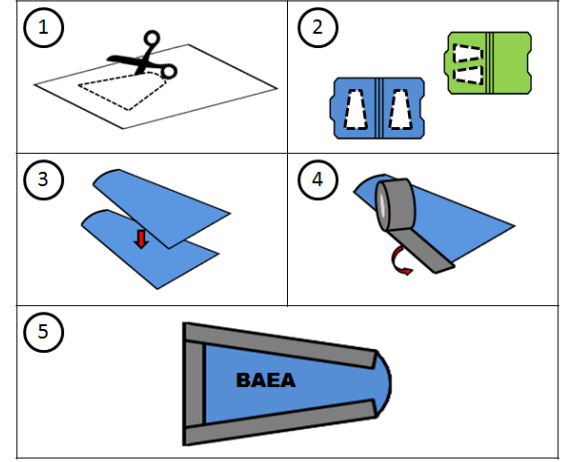

- ④ Tape along straight edges using Duct tape; apply half the tape width to the top surface and bend over edge to secure on back surface. Leave curved end open. Ensure bottom corners are well covered and sealed.

- ⑤ Mark with four letter species code using a permanent marker.

Sharp-shinned Hawk
SSHA

Cooper's Hawk
COHA

2 inches / 5.08 cm
Confirm correct scale after printing.

2 inches / 5.08 cm
Confirm correct scale after printing.

Broad-winged Hawk
BWA

Red-shouldered Hawk
RSHA

2 inches / 5.08 cm

Confirm correct scale after printing.

Red-tailed Hawk
RTHA

2 inches / 5.08 cm
Confirm correct scale after printing.

THE WILDLIFE CENTER OF VIRGINIA

P.O. BOX 1557 • WAYNESBORO, VIRGINIA 22980 • 540-942-WILD • FAX 540-943-WILD

2 inches / 5.08 cm
Confirm correct scale after printing.

Turkey Vulture
TUVU

2 inches / 5.08 cm
Confirm correct scale after printing.