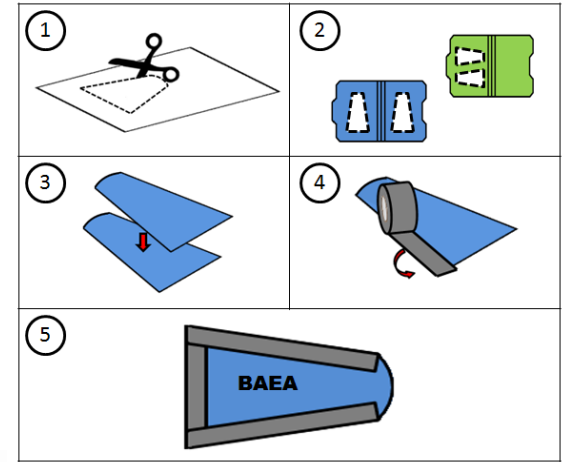

- ④ Tape along straight edges using Duct tape; apply half the tape width to the top surface and bend over edge to secure on back surface. Leave curved end open. Ensure bottom corners are well covered and sealed.

P.O. BOX 1557 • WAYNESBORO, VIRGINIA 22980 • 540-942-WILD • FAX 540-943-WILD

2 inches / 5.08 cm
Confirm correct scale after printing.

Turkey Vulture
TUVU

2 inches / 5.08 cm
Confirm correct scale after printing.

2 inches / 5.08 cm

Confirm correct scale after printing.

2 inches / 5.08 cm
Confirm correct scale after printing.

Bald Eagle
BAEA

Align with marker line on other section

2 inches / 5.08 cm
Confirm correct scale after printing.

THE WILDLIFE CENTER OF VIRGINIA

P.O. BOX 1557 • WAYNESBORO, VIRGINIA 22980 • 540-942-WILD • FAX 540-943-WILD

Great Horned Owl
GHOW

2 inches / 5.08 cm

Confirm correct scale after printing.