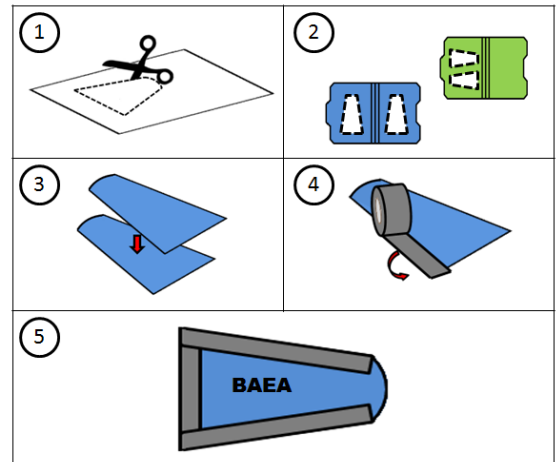

- ④ Tape along straight edges using Duct tape; apply half the tape width to the top surface and bend over edge to secure on back surface. Leave curved end open. Ensure bottom corners are well covered and sealed.

- ⑤ Mark with four letter species code using a permanent marker.

Sharp-shinned Hawk
SSHA

Cooper's Hawk
COHA

2 inches / 5.08 cm
Confirm correct scale after printing.

2 inches / 5.08 cm
Confirm correct scale after printing.

Broad-winged Hawk
BWA

Red-shouldered Hawk
RSHA

2 inches / 5.08 cm

Confirm correct scale after printing.

Red-tailed Hawk
RTHA

2 inches / 5.08 cm
Confirm correct scale after printing.

THE WILDLIFE CENTER OF VIRGINIA