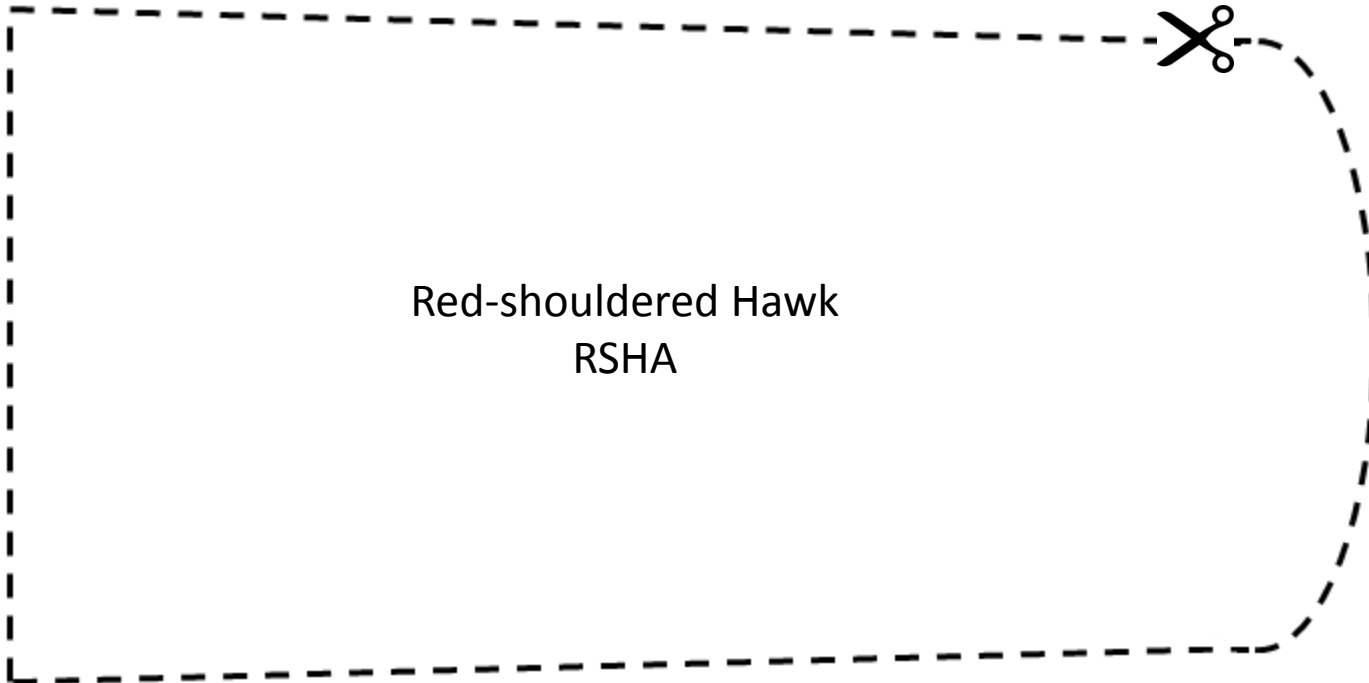

Red-shouldered Hawk
RSHA

2 inches / 5.08 cm

Confirm correct scale after printing.