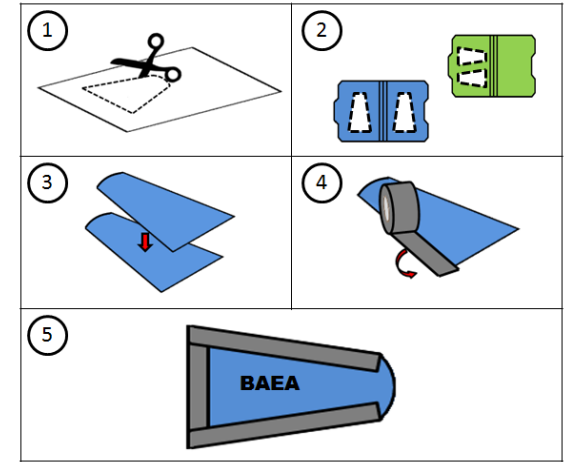

- ② Use template to cut out two identical tail guard pieces from the plastic folder; avoid crease lines in the folder. Try to be efficient so you can make several!

- ③ Place the two tail guard pieces on top of one another.

- ④ Tape along straight edges using Duct tape; apply half the tape width to the top surface and bend over edge to secure on back surface. Leave curved end open. Ensure bottom corners are well covered and sealed.

- ⑤ Mark with four letter species code using a permanent marker.

Sharp-shinned Hawk
SSHA

Cooper's Hawk
COHA

2 inches / 5.08 cm
Confirm correct scale after printing.

2 inches / 5.08 cm
Confirm correct scale after printing.