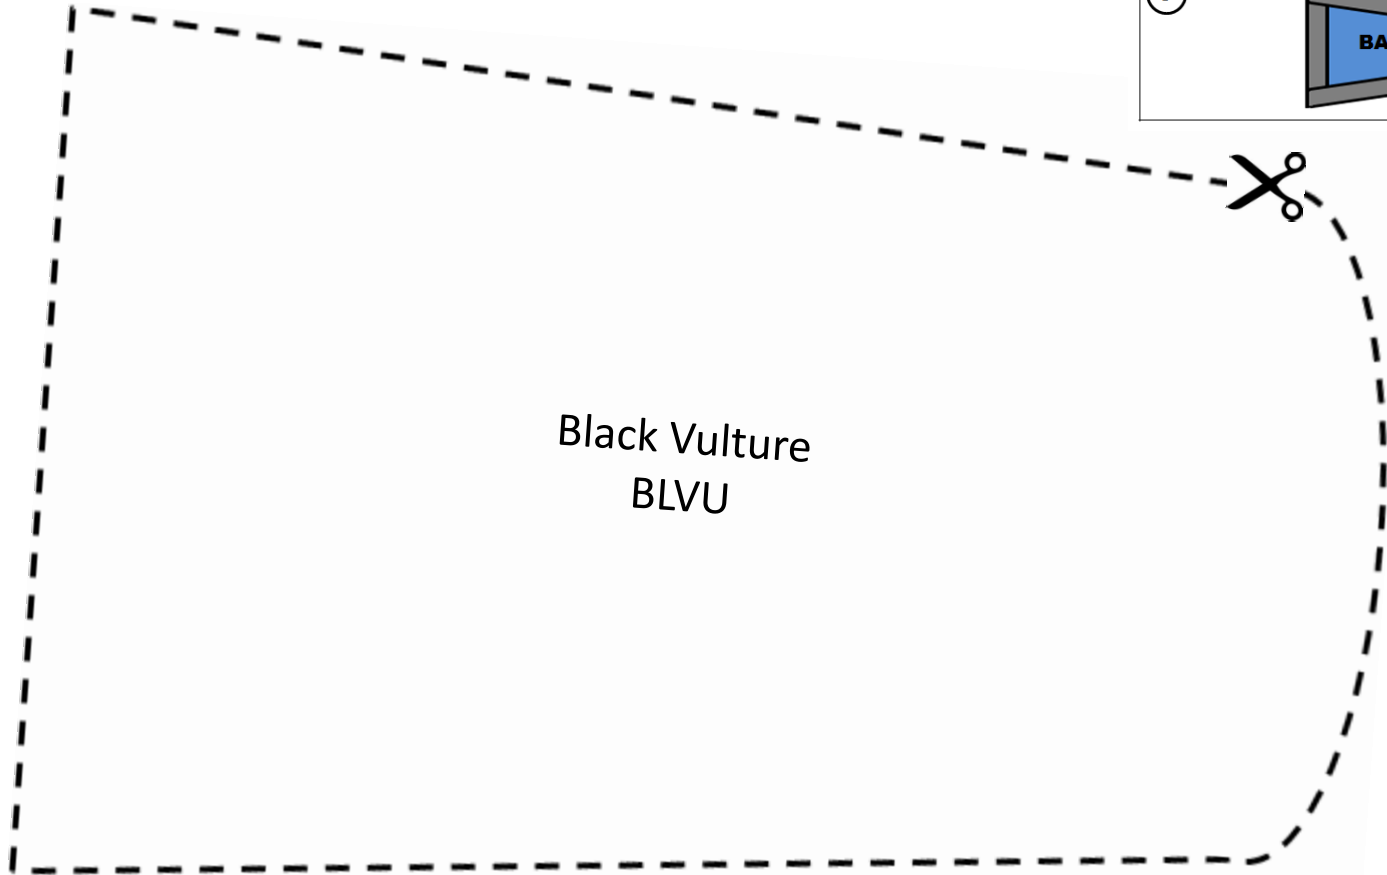

- ④ Tape along straight edges using Duct tape; apply half the tape width to the top surface and bend over edge to secure on back surface. Leave curved end open. Ensure bottom corners are well covered and sealed.

- ⑤ Mark with four letter species code using a permanent marker.

Sharp-shinned Hawk
SSHA

Cooper's Hawk
COHA

2 inches / 5.08 cm
Confirm correct scale after printing.

2 inches / 5.08 cm
Confirm correct scale after printing.

Broad-winged Hawk
BWA

Red-shouldered Hawk
RSHA

2 inches / 5.08 cm

Confirm correct scale after printing.

Red-tailed Hawk
RTHA

2 inches / 5.08 cm
Confirm correct scale after printing.

THE WILDLIFE CENTER OF VIRGINIA

P.O. BOX 1557 • WAYNESBORO, VIRGINIA 22980 • 540-942-WILD • FAX 540-943-WILD

2 inches / 5.08 cm
Confirm correct scale after printing.

Turkey Vulture
TUVU

2 inches / 5.08 cm
Confirm correct scale after printing.