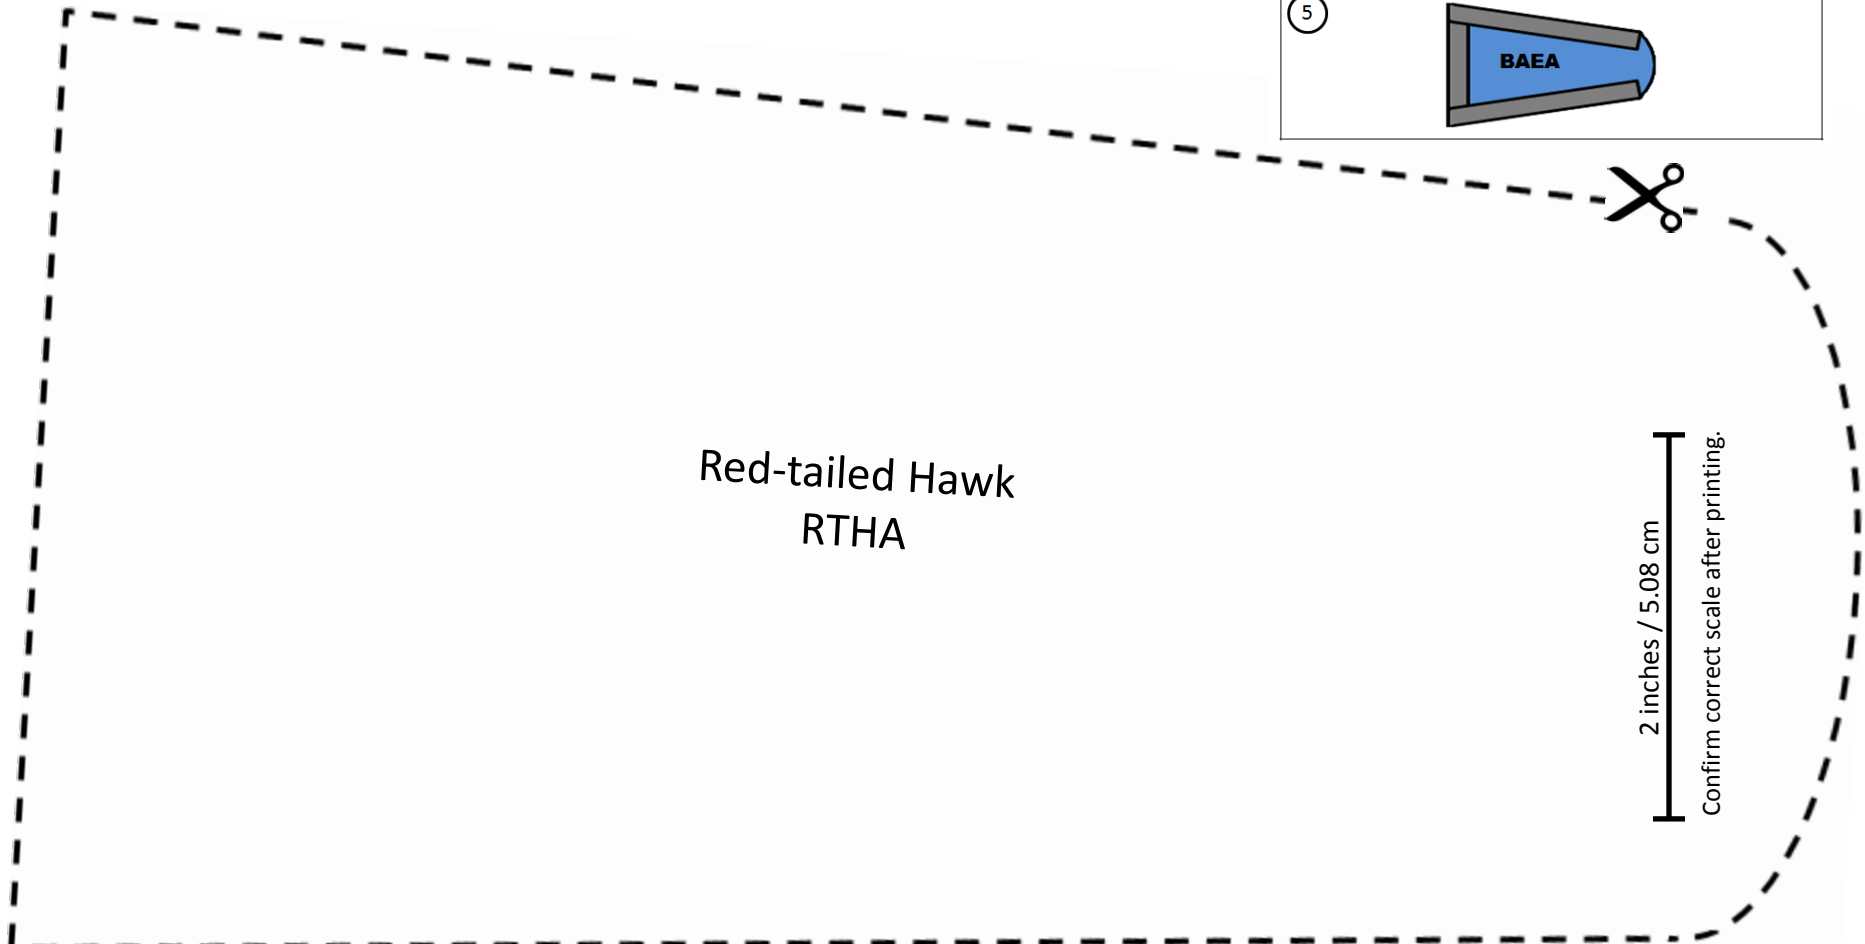

- ④ Tape along straight edges using Duct tape; apply half the tape width to the top surface and bend over edge to secure on back surface. Leave curved end open. Ensure bottom corners are well covered and sealed.

- ⑤ Mark with four letter species code using a permanent marker.

Sharp-shinned Hawk
SSHA

Cooper's Hawk
COHA

2 inches / 5.08 cm
Confirm correct scale after printing.

2 inches / 5.08 cm
Confirm correct scale after printing.

Broad-winged Hawk
BWA

Red-shouldered Hawk
RSHA

2 inches / 5.08 cm

Confirm correct scale after printing.

Red-tailed Hawk
RTHA

2 inches / 5.08 cm
Confirm correct scale after printing.

THE WILDLIFE CENTER OF VIRGINIA

P.O. BOX 1557 • WAYNESBORO, VIRGINIA 22980 • 540-942-WILD • FAX 540-943-WILD

2 inches / 5.08 cm
Confirm correct scale after printing.

Turkey Vulture
TUVU

2 inches / 5.08 cm
Confirm correct scale after printing.